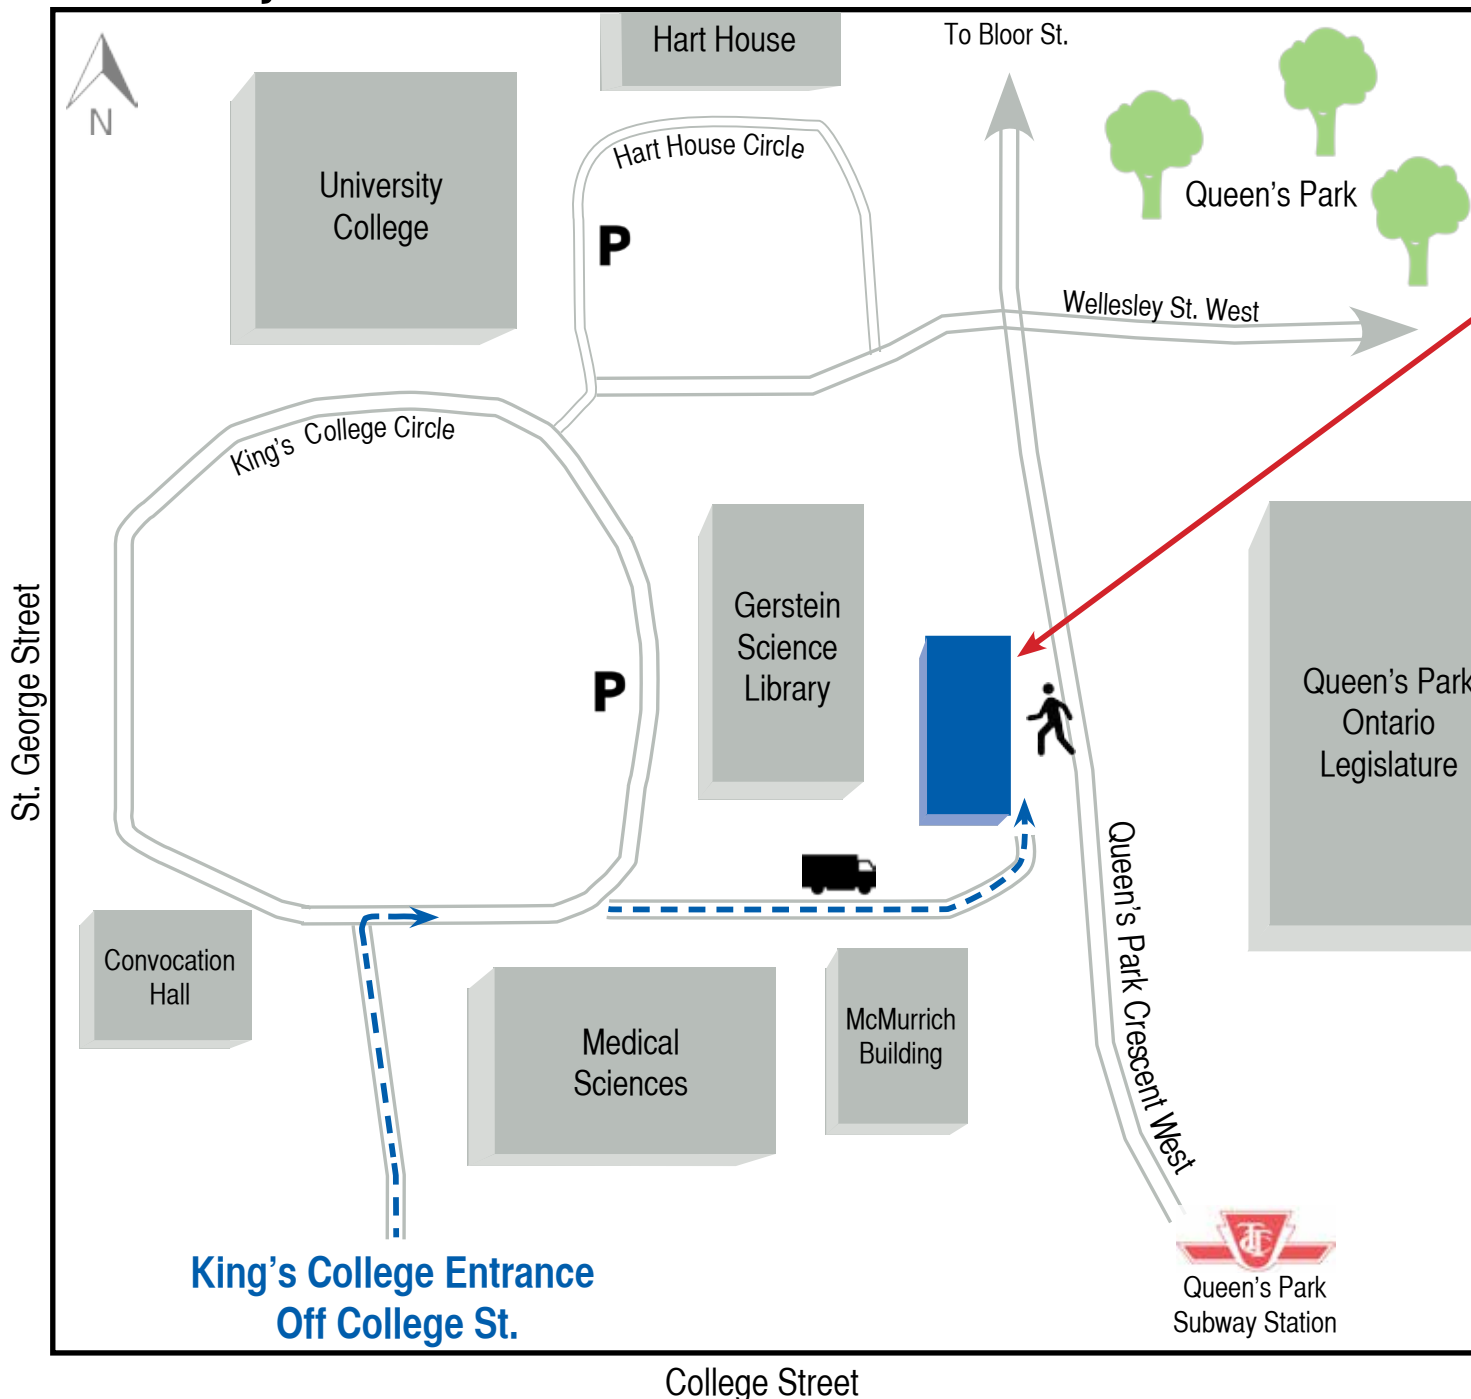

University of Toronto

How to Find Us!

**Centre for Criminology
& Sociolegal Studies**
in the Canadiana Gallery
(14 Queen's Park Cres. W)

-  Main Pedestrian Entrance
-  Drop-off/Delivery Route
-  Curbside Parking